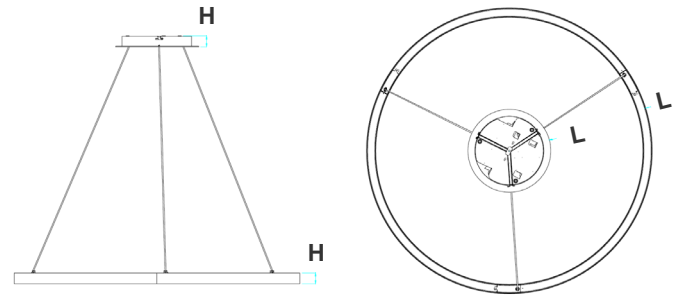

SRC SERIES Commercial Lighting

SRC-D48UD-MCTP

HIGH-OUTPUT ROUND LINEAR CHANDELIER, UP/DOWN LIGHT WITH SEPARATE CONTROLS, POWER AND CCT ADJUSTABLE

MCTP Multi Color Temperature & Multi Power/Wattage (Selectable)

WESTGATE
THE FUTURE IS HERE...AND IT'S QUITE BRIGHT!

Customer Name: _____

Project Name: _____

Note: _____

Type: _____

Canopy Dimension: 13 3/4"(L) x 1 3/4"(H)
Fixture Dimension: 48"(L) x 1 3/4"(H)

Elevate your space with our High-Output Round Linear Chandelier, featuring versatile up and down lighting capabilities and separate controls for customized ambiance. With its sleek design and powerful illumination, this fixture adds sophistication while providing practical lighting solutions. Experience the perfect blend of style and functionality with Westgate's innovative lighting options.

Technical Specifications

Electrical:

- Voltage: 120-277V AC 50/60Hz
- Wattage: 40W/60W/80W (Uplight Switchable)/ 40W/60W/80W (Downlight Switchable)
- Power Factor: >0.98
- LPW: 75 LM/W

Mechanical:

- Aluminum Housing With Sandy Finish
- Three 10FT Adjustable Suspension Cables
- Opal Polycarbonate Lens - Direct and Indirect Light
- Operating Temperature: -46°F to 104°F
- IP Rating: IP20
- 5-Year Warranty