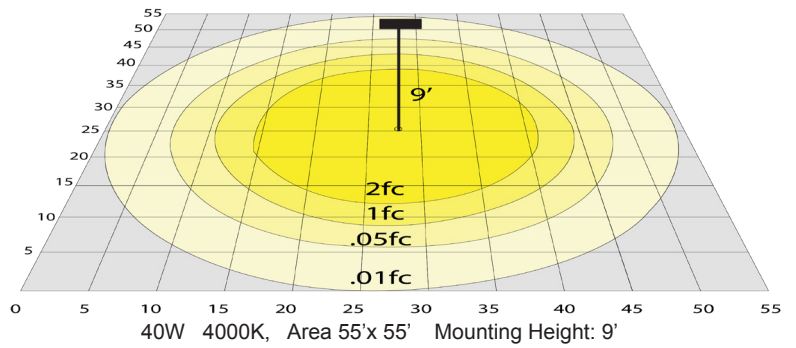

WESTGATE
THE FUTURE IS HERE...AND IT'S QUITE BRIGHT!

Customer Name: _____

Project Name: _____

Note: _____

Type: _____

Canopy Dimension: 13 3/4"(L) x 1 3/4"(H)
Fixture Dimension: 48"(L) x 1 3/4"(H)

Elevate your space with our High-Output Round Linear Chandelier, featuring versatile up and down lighting capabilities and separate controls for customized ambiance. With its sleek design and powerful illumination, this fixture adds sophistication while providing practical lighting solutions. Experience the perfect blend of style and functionality with Westgate's innovative lighting options.

Lighting:

- Dimmable: 0~10V Dimming
- MCTP: Multi Color Temperature and Power (Selectable, The Switches Are Inside The Canopy)
- Total Lumens: Up: 4680/5460/6240LM Down: 4500/5250/6000LM
- Color Temperatures: 3000K/3500K/4000K
- Color Rendering Index: CRI ≥ 80,90 Optional
- Beam Angle: 114°(H) x 114°(V)
- 50,000 Hours Rated Life

Performance Table: SRC-D48UD-MCTP

MODEL NO.	Wattage	Voltage	Lumens	Color Temp.	BUG Rating	LPW
SRC-D48UD-MCTP	40W	120~277V	4500	3000K	B2-U3-G1	75
	60W		5250	3500K		
	80W		6000	4000K		

Sample Ordering

Model Size Color Temp.