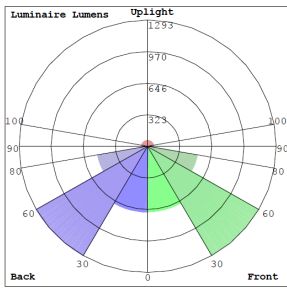

Photometrics: SRC-D48UD-MCTP

BUD Rating: B2-U3-G1