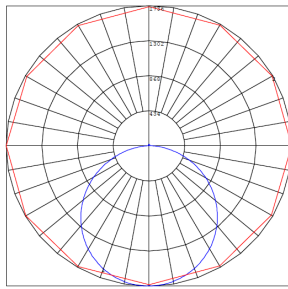

Photometrics: SRC-D48UD-MCTP

BUD Rating: B2-U3-G1